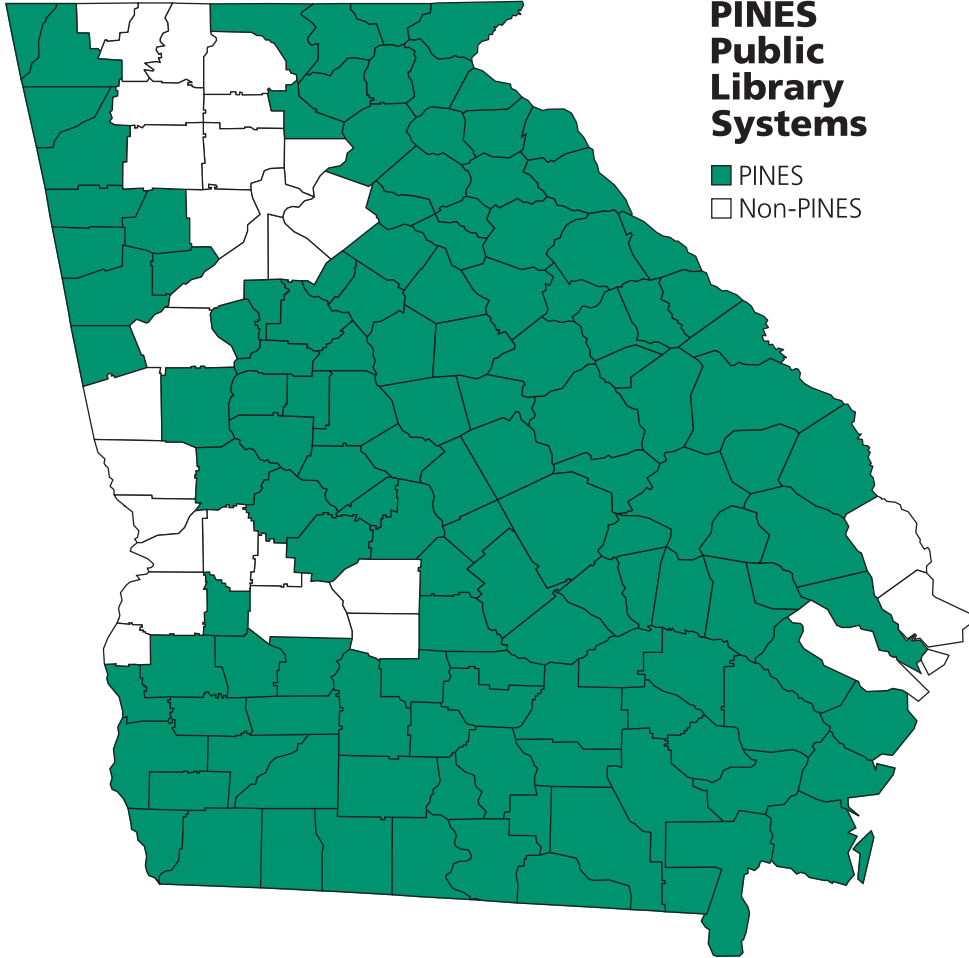

# PINES

## PINES Libraries

- Athens Regional Library System
- Bartram Trail Regional Library System
- Brooks County Library
- Chattooga County Library System
- Cherokee Regional Library
- Chestatee Regional Library System
- Clayton County Library System
- Coastal Plain Regional Library
- Conyers-Rockdale Library System
- DeSoto Trail Regional Library
- Dougherty County Public Library
- East Central Georgia Regional Library
- Elbert County Public Library
- Fitzgerald-Ben Hill Library
- Flint River Regional Library System
- Georgia Public Library Service
- Hall County Library System
- Hart County Library
- Henry County Library System
- Houston County Public Libraries
- Jefferson County Library System
- Kinchafoonee Regional Library System
- Lee County Library
- Middle Georgia Regional Library System
- Moultrie-Colquitt County Public Library
- Mountain Regional Library
- Newton County Library System
- Northeast Georgia Regional Library
- Ocmulgee Regional Library System
- Oconee Regional Library
- Ohoopsee Regional Library System
- Okenfenokee Regional Library System
- Peach Public Libraries
- Piedmont Regional Library System
- Pine Mountain Regional Library System
- Roddenbery Memorial Library
- Sara Hightower Regional Library
- Satilla Regional Library
- Screven-Jenkins Regional Library System
- South Georgia Regional Library System
- Southwest Georgia Regional Library System
- Statesboro Regional Library System
- Thomas County Public Library System
- Three Rivers Regional Library System
- Twin Lakes Library System
- Uncle Remus Regional Library System
- West Georgia Regional Library